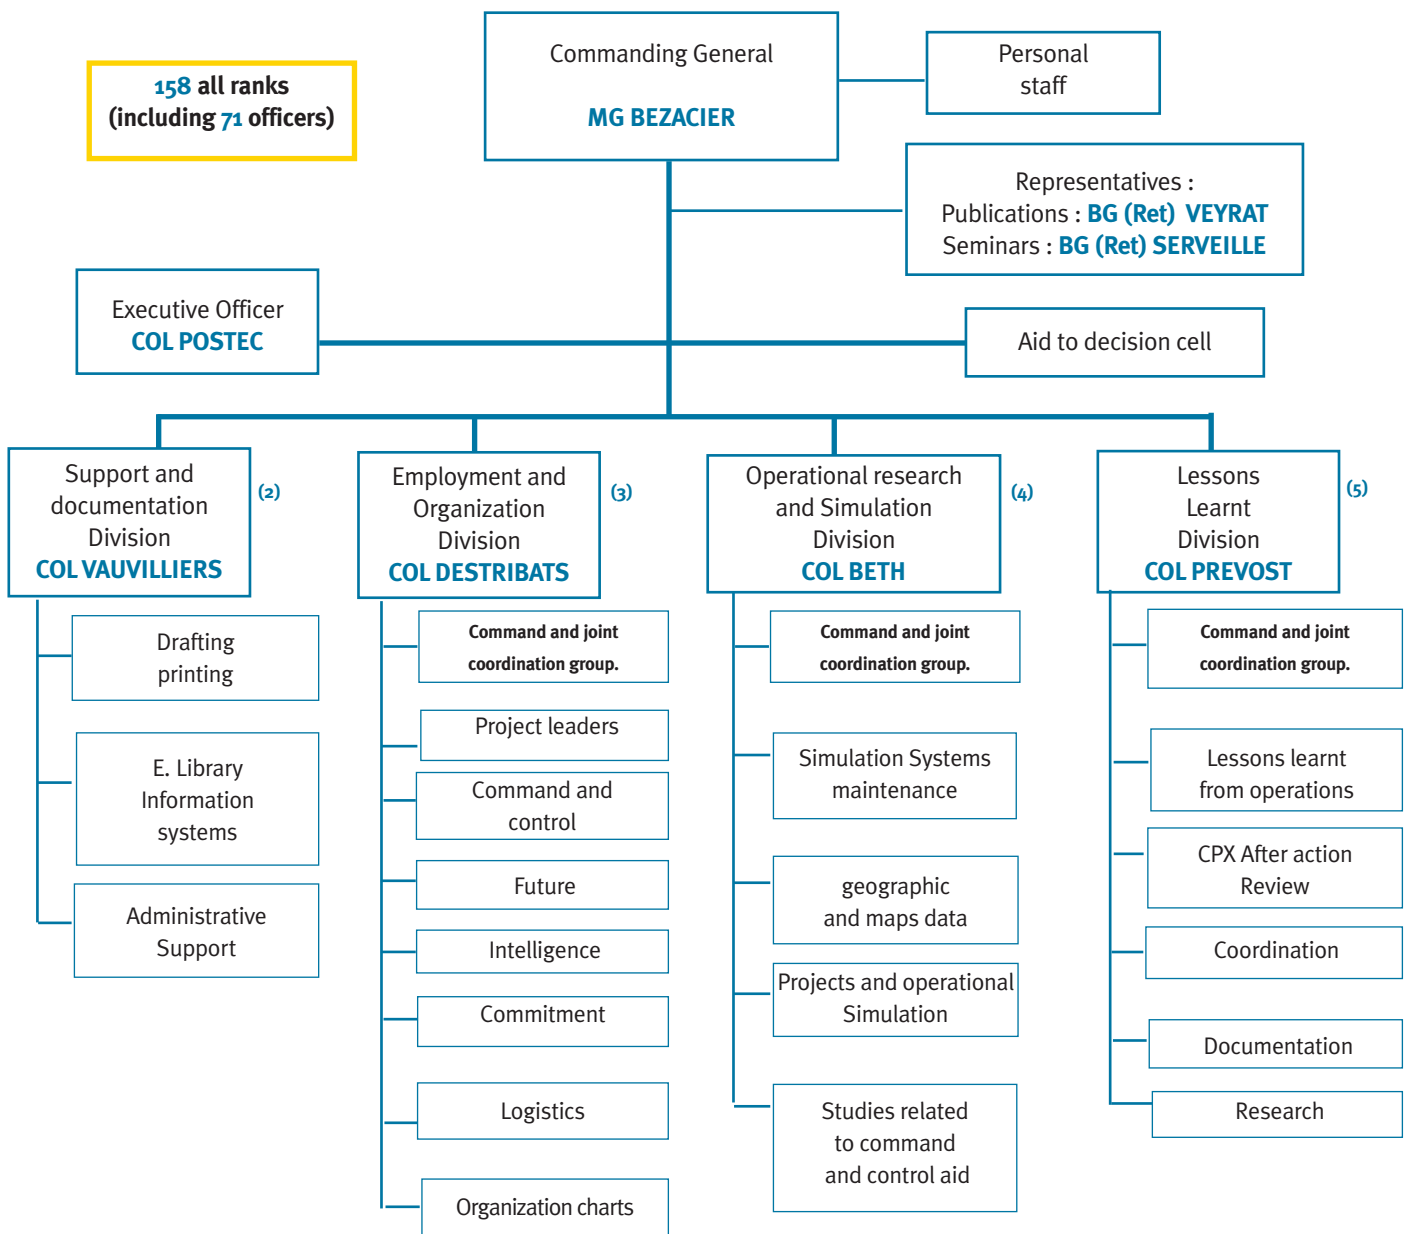

**Effective on 1st July, the C.D.E.F.
(Doctrine and Forces Employment Center)
replaces the doctrine
body of the C.D.E.S. (disbanded¹)**

Organization chart (broad lines)

(1) The “Higher military Education” body now including the **CESAT** (Army Higher education Center), encompassing the Higher Staff Course (**CSEM**), the higher technical Course (**EMSST**) and the Higher reserve Staff Course (**ESORSEM**) together with the junior Staff College (**EEM**), will be placed under the authority of the Army Training Command.

(2) Regroups the documentation cell of the former CRD and part of the CDES Staff.

(3) Replaces the CREDAT.

(4) Replaces the CROSAT.

(5) Regroups the former CEREX and the research body of the former CRD.